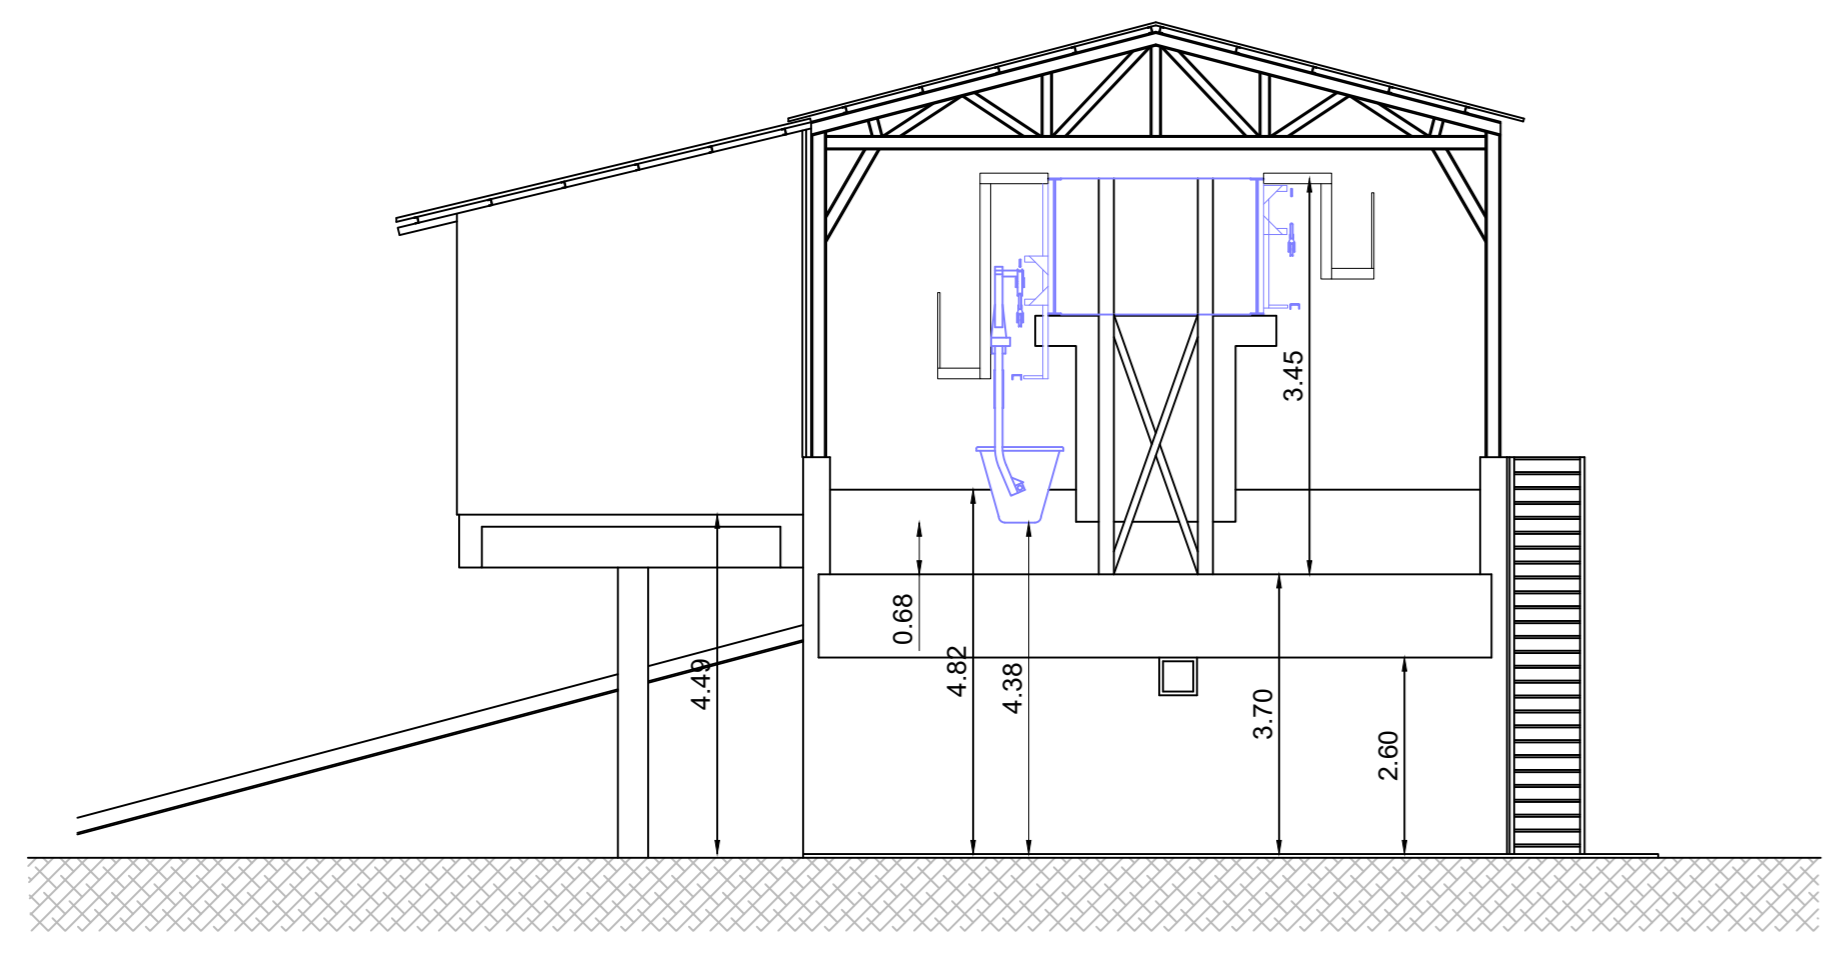

Teleferica Calaruso		Dis.: 11065-Tav005-Rev002
Rilievo Stazione di Arrivo - Prospetti		Scale: 1:100
	Dolomite Franchi Spa	DATA: 30/07/2020
	Via Zanussi 13 - 29024 Marone (BS) Italy Office: Tel. +39 030888222 Technical Office: Tel. +39 030888220	PROJECT: ZANOTTI C APPROVAL: 1903-Tav005-Rev002 DRAWN BY: [blank] CHECKED BY: [blank]
<small> The property of this drawing is a patented technology of Dolomite Franchi. It is not to be reproduced or used in any way without Dolomite Franchi S.p.A. written authorization. </small>		

PROSPETTO OVEST

PROSPETTO EST

PROSPETTO NORD

PROSPETTO SUD