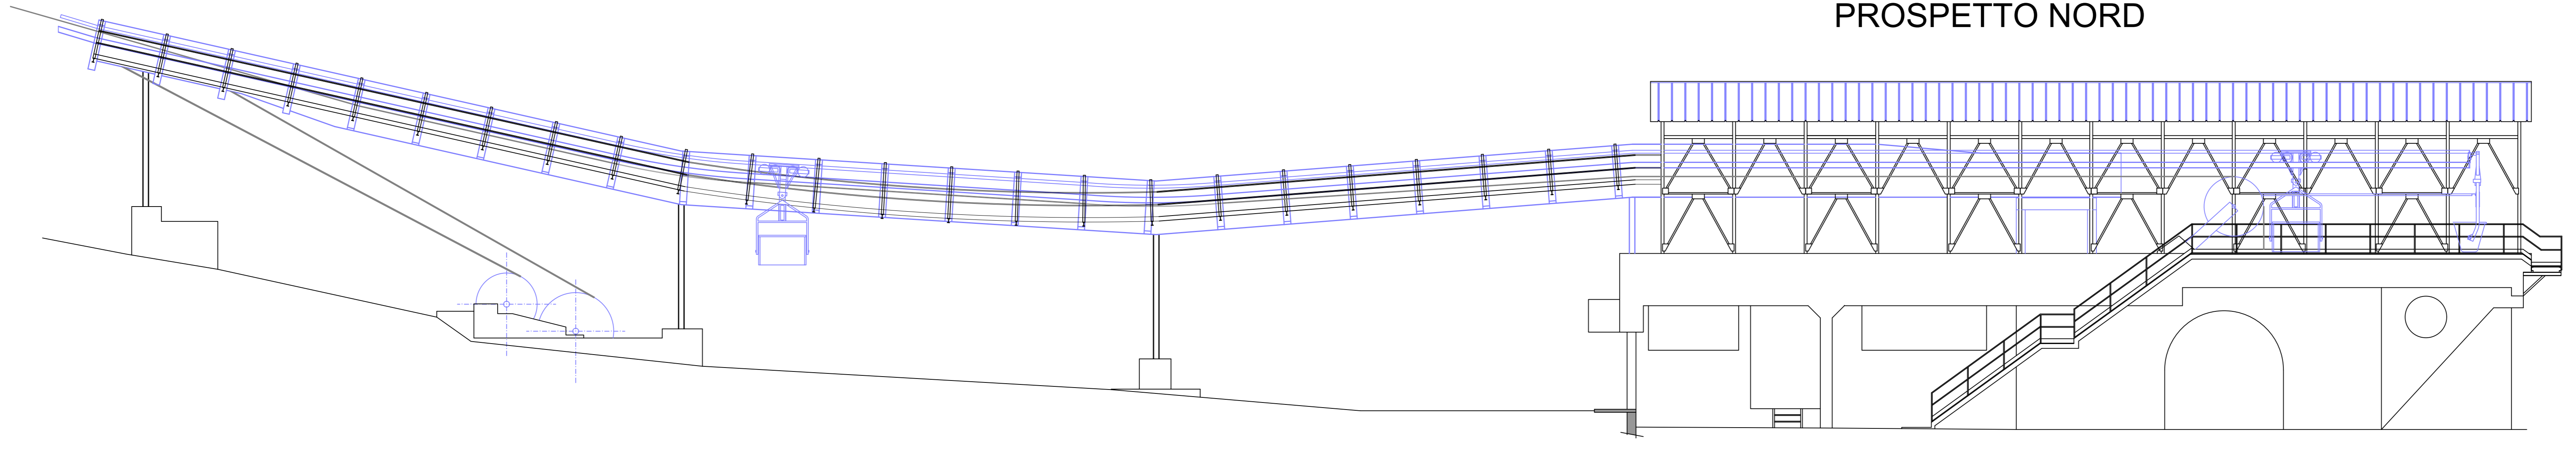

Teleferica Calaruso		Dis.: 11065-Tav005-Rev002
Rilievo Stazione di Arrivo - Prospetti		Scale: 1:100
	Dolomite Franchi Spa	DATA: 30/07/2020
	Via Zanussi 13 - 29024 Marone (BS) Italy Office: Tel. +39 030888222 Technical Office: Tel. +39 030888220	PROJECT: ZANOTTI C APPROVAL: 1903-Tav005-Rev002 DRAWN BY: [blank] CHECKED BY: [blank]
<small> The property of this drawing is a patented technology of Dolomite Franchi. It is not to be reproduced or used in any way without Dolomite Franchi S.p.A. written authorization. </small>		

PROSPETTO OVEST

PROSPETTO EST

PROSPETTO NORD

PROSPETTO SUD