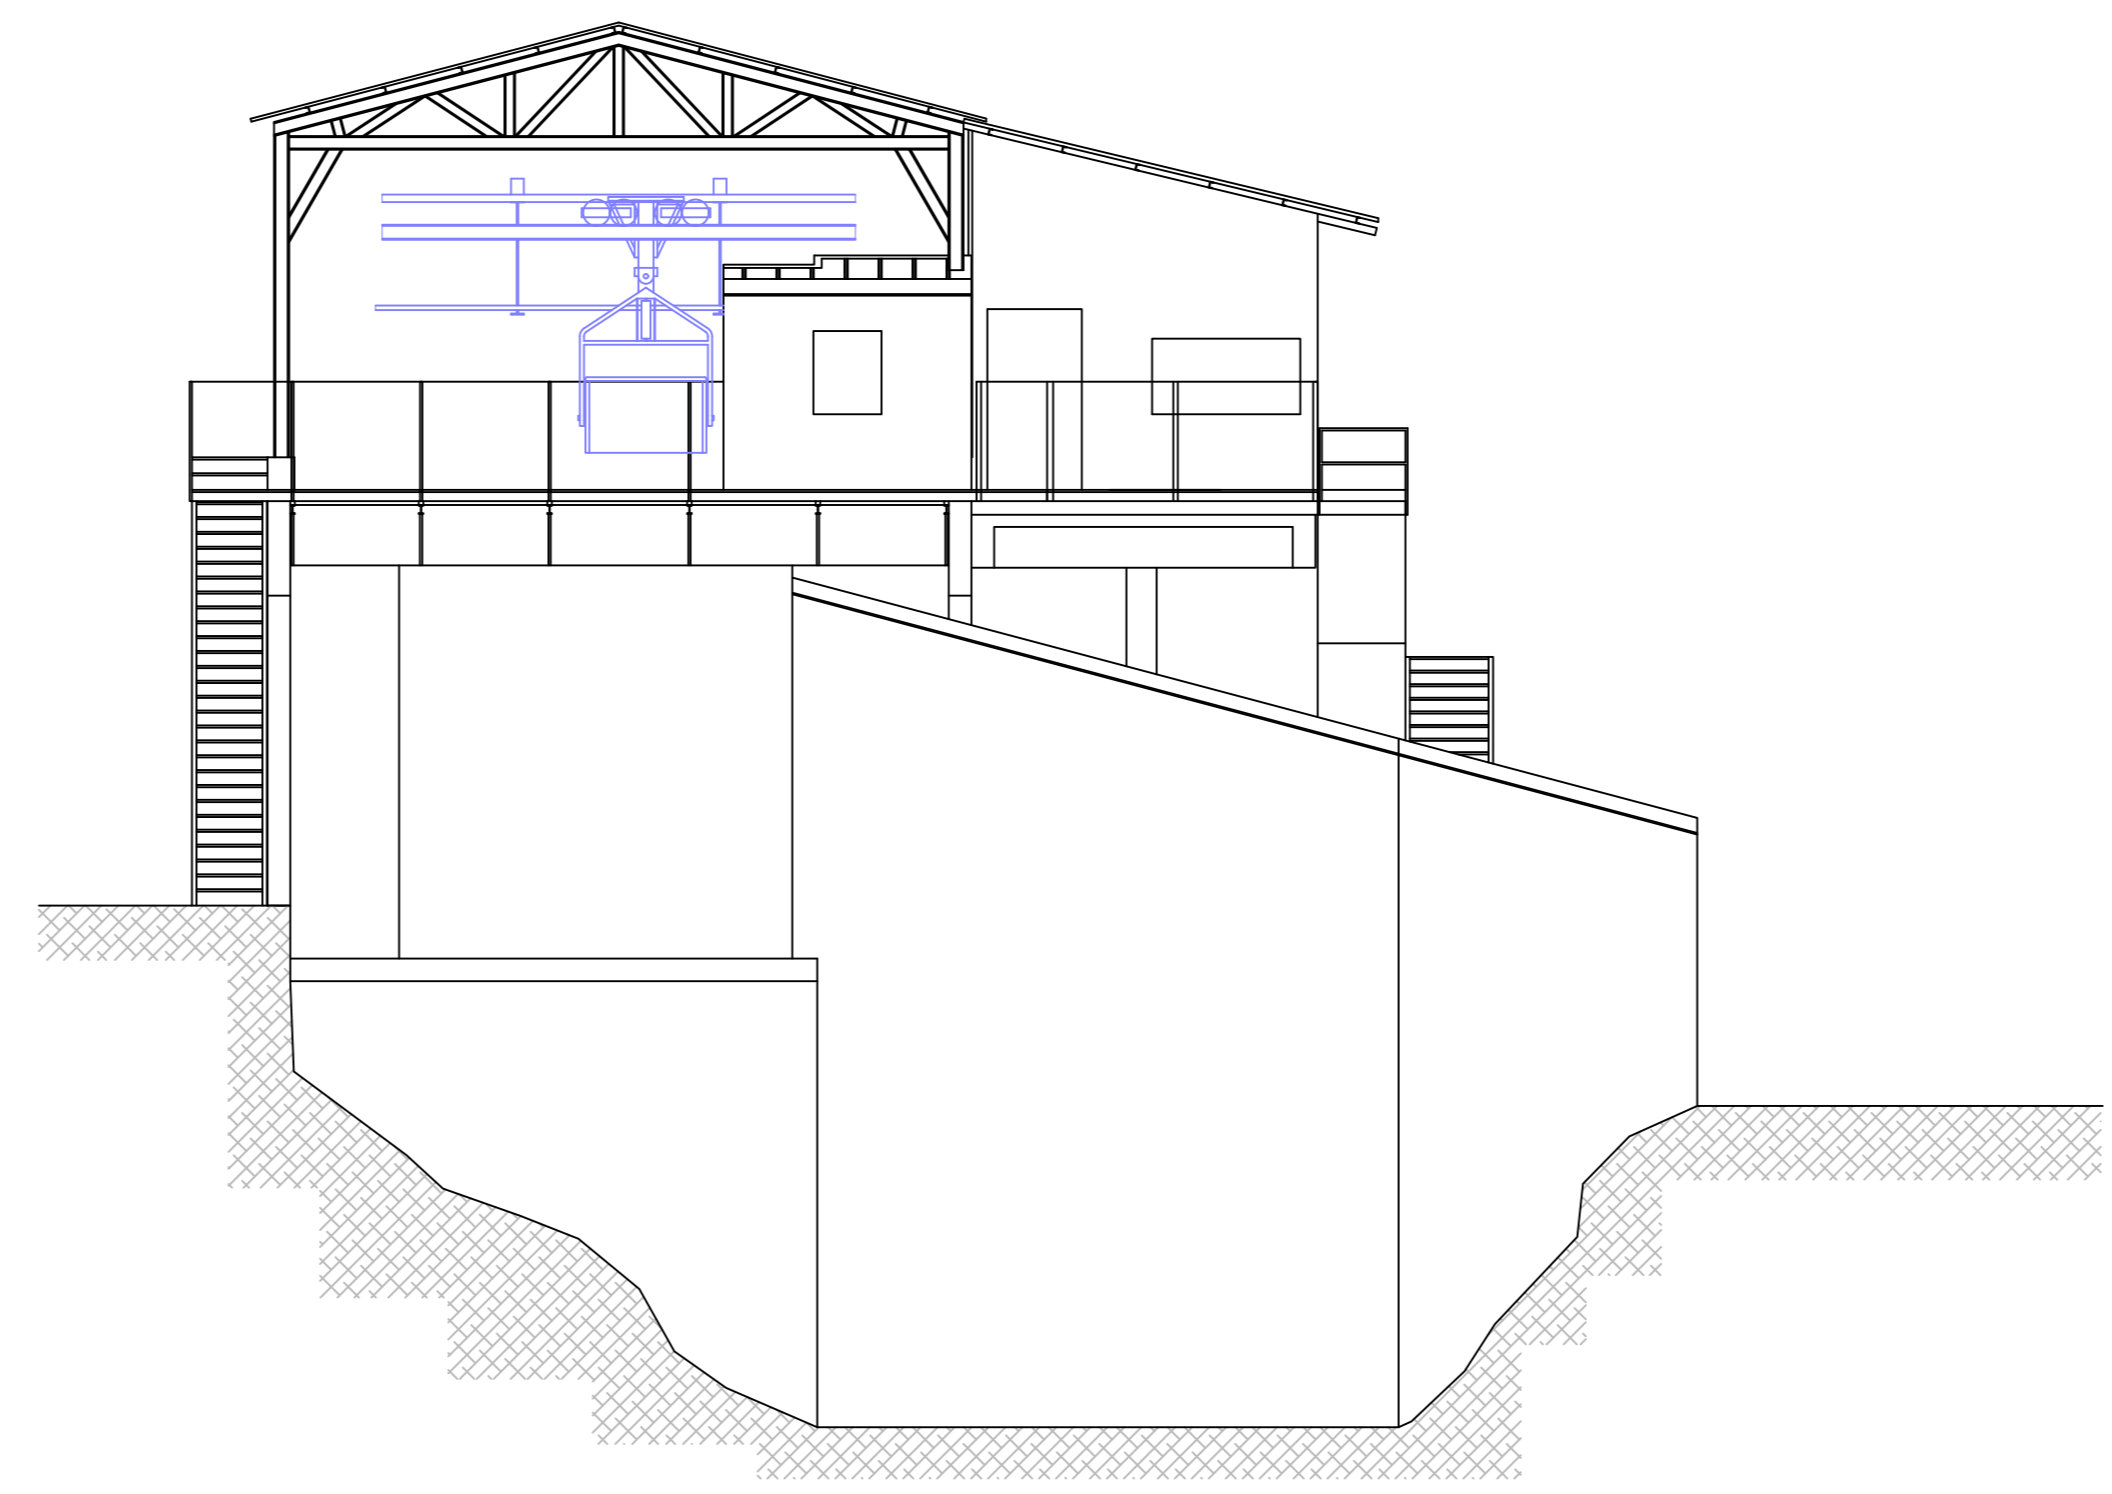

Teleferica Calaruso		Dis.: 11065-Tav005-Rev002
Rilievo Stazione di Arrivo - Prospetti		Scale: 1:100
	Dolomite Franchi Spa	DATA: 30/07/2020
	Via Zanussi 13 - 29024 Marone (BS) Italy Office: Tel. +39 030888222 Technical Office: Tel. +39 030888220	PROJECT: ZANOTTI C APPROVAL: 1903-Tav005-Rev002 DRAWN BY: [blank] CHECKED BY: [blank]
<small> The property of this drawing is a patented technology of Dolomite Franchi. It is not to be reproduced or used in any way without Dolomite Franchi S.p.A. written authorization. </small>		

PROSPETTO OVEST

PROSPETTO EST

PROSPETTO NORD

PROSPETTO SUD